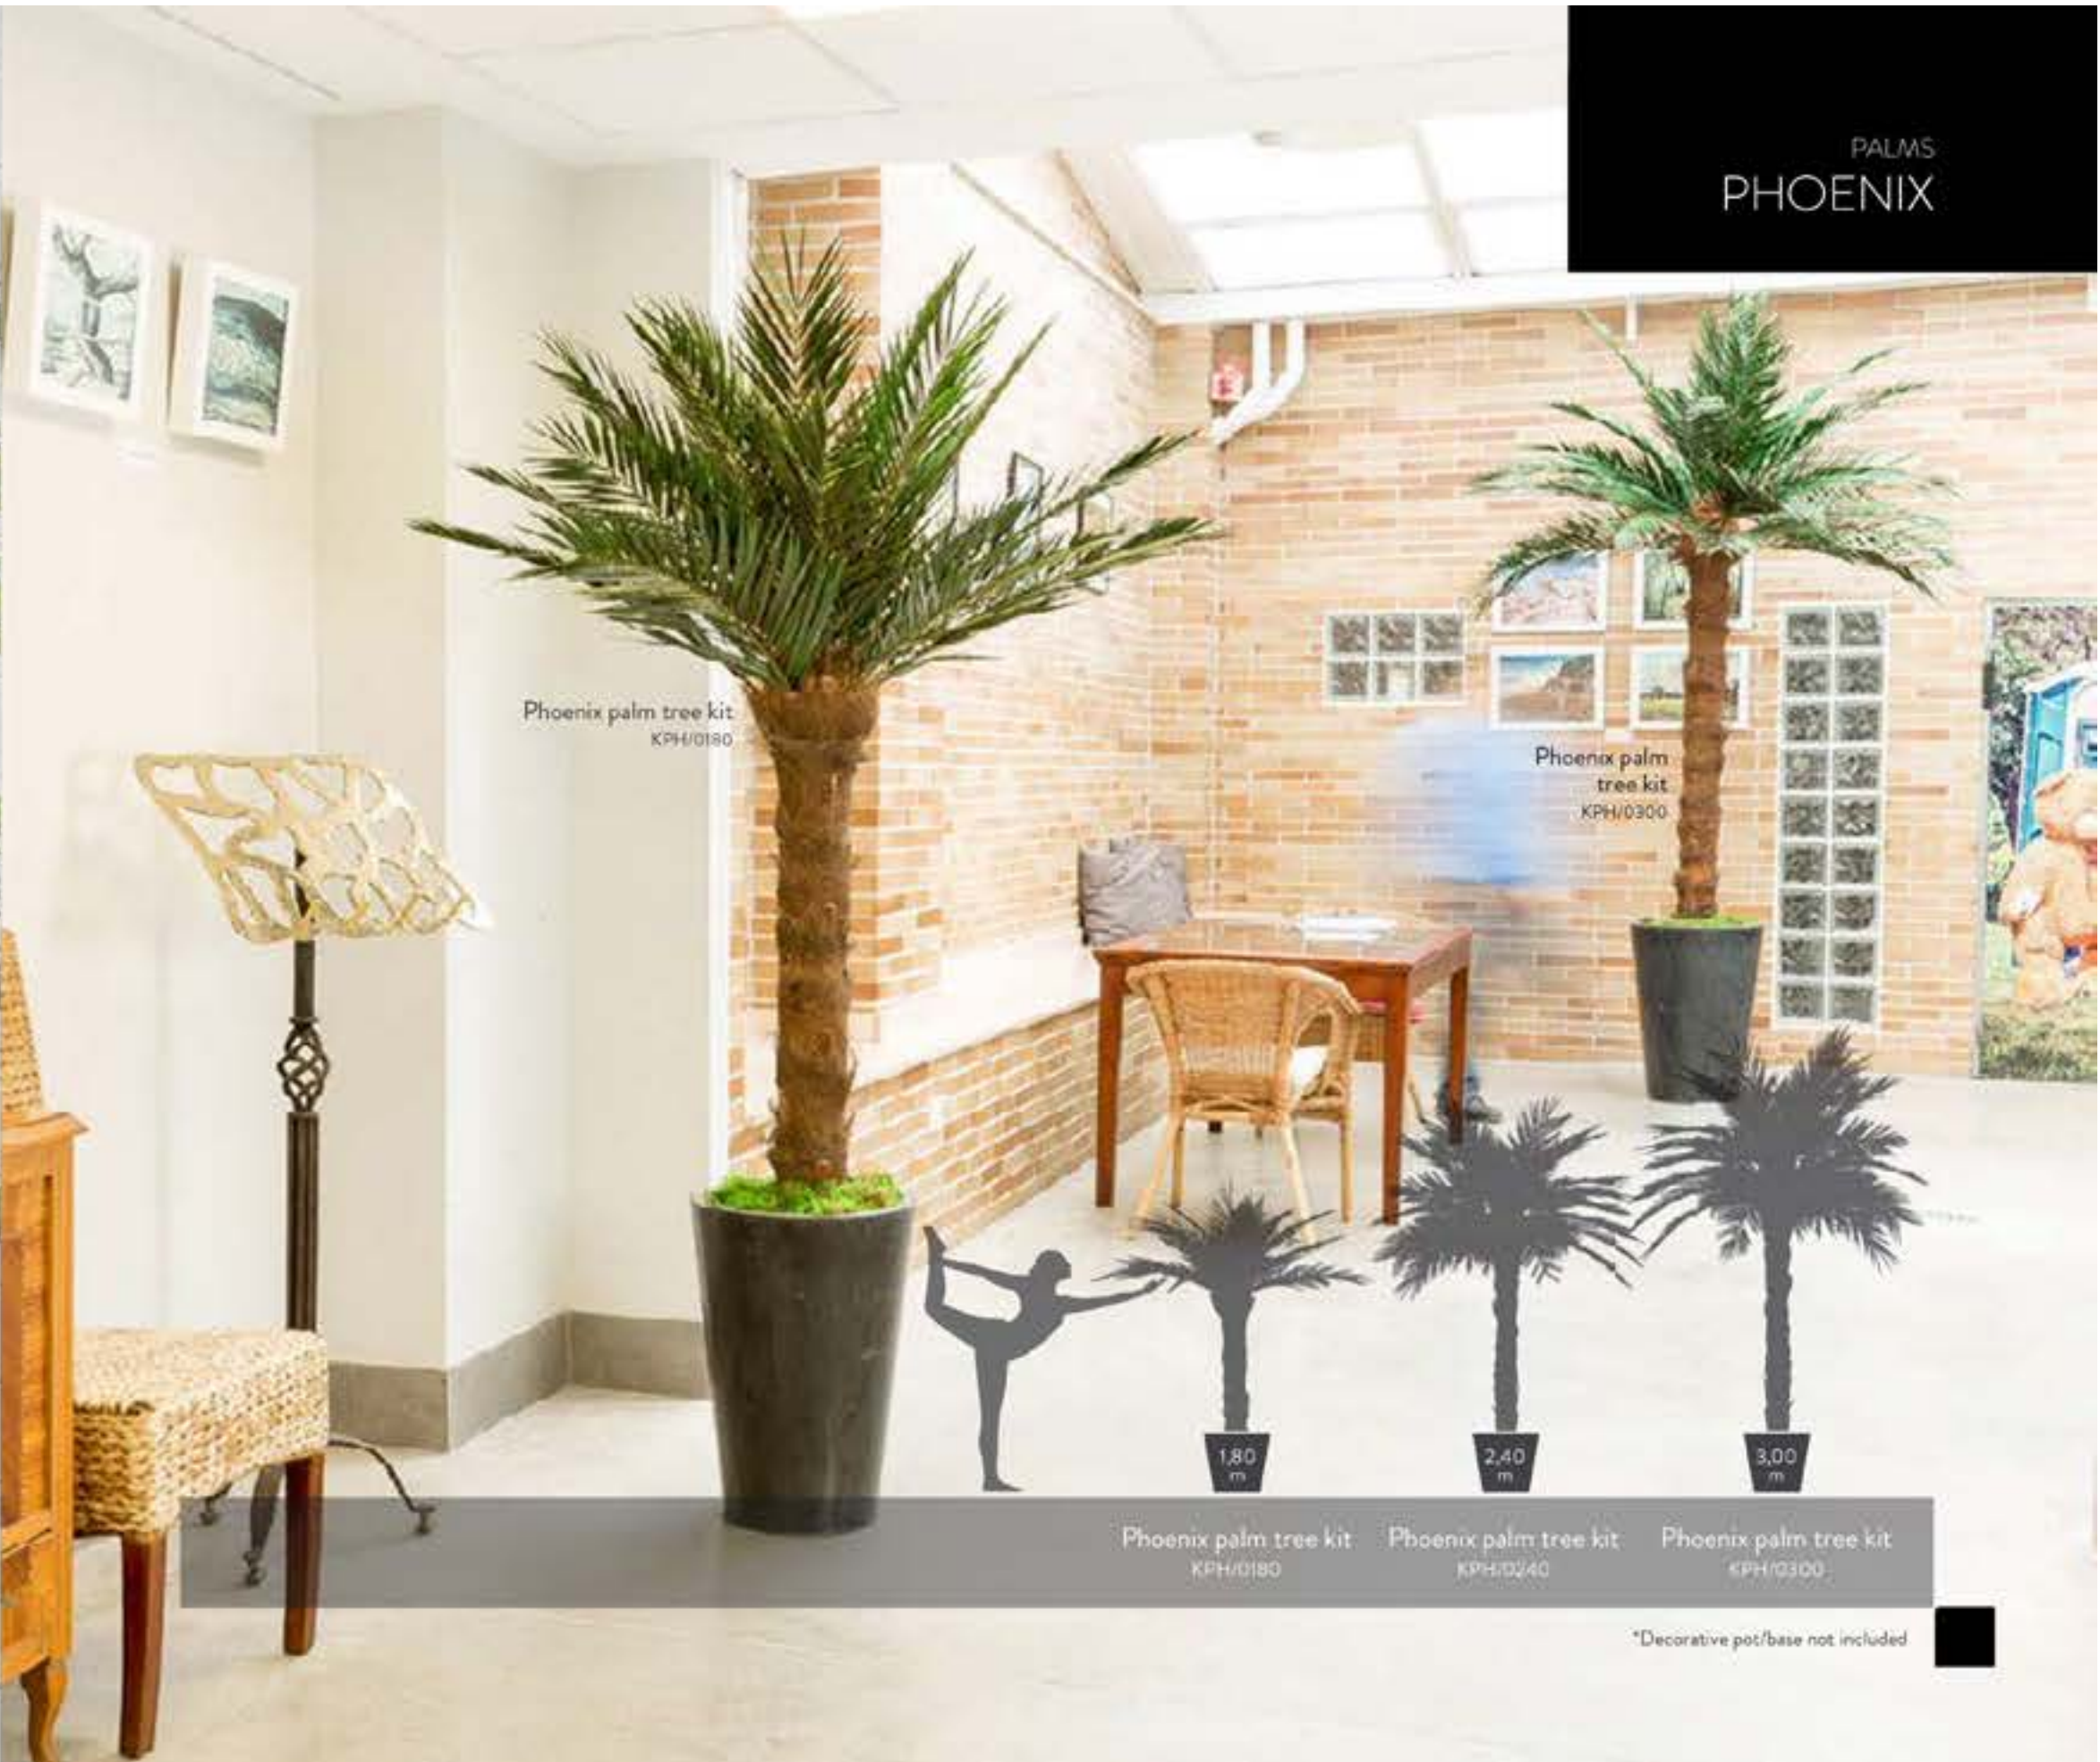

Phoenix palm tree kit
KPH/0180

Phoenix palm
tree kit
KPH/0300

Phoenix palm tree kit
KPH/0180

Phoenix palm tree kit
KPH/0240

Phoenix palm tree kit
KPH/0300

*Decorative pot/base not included