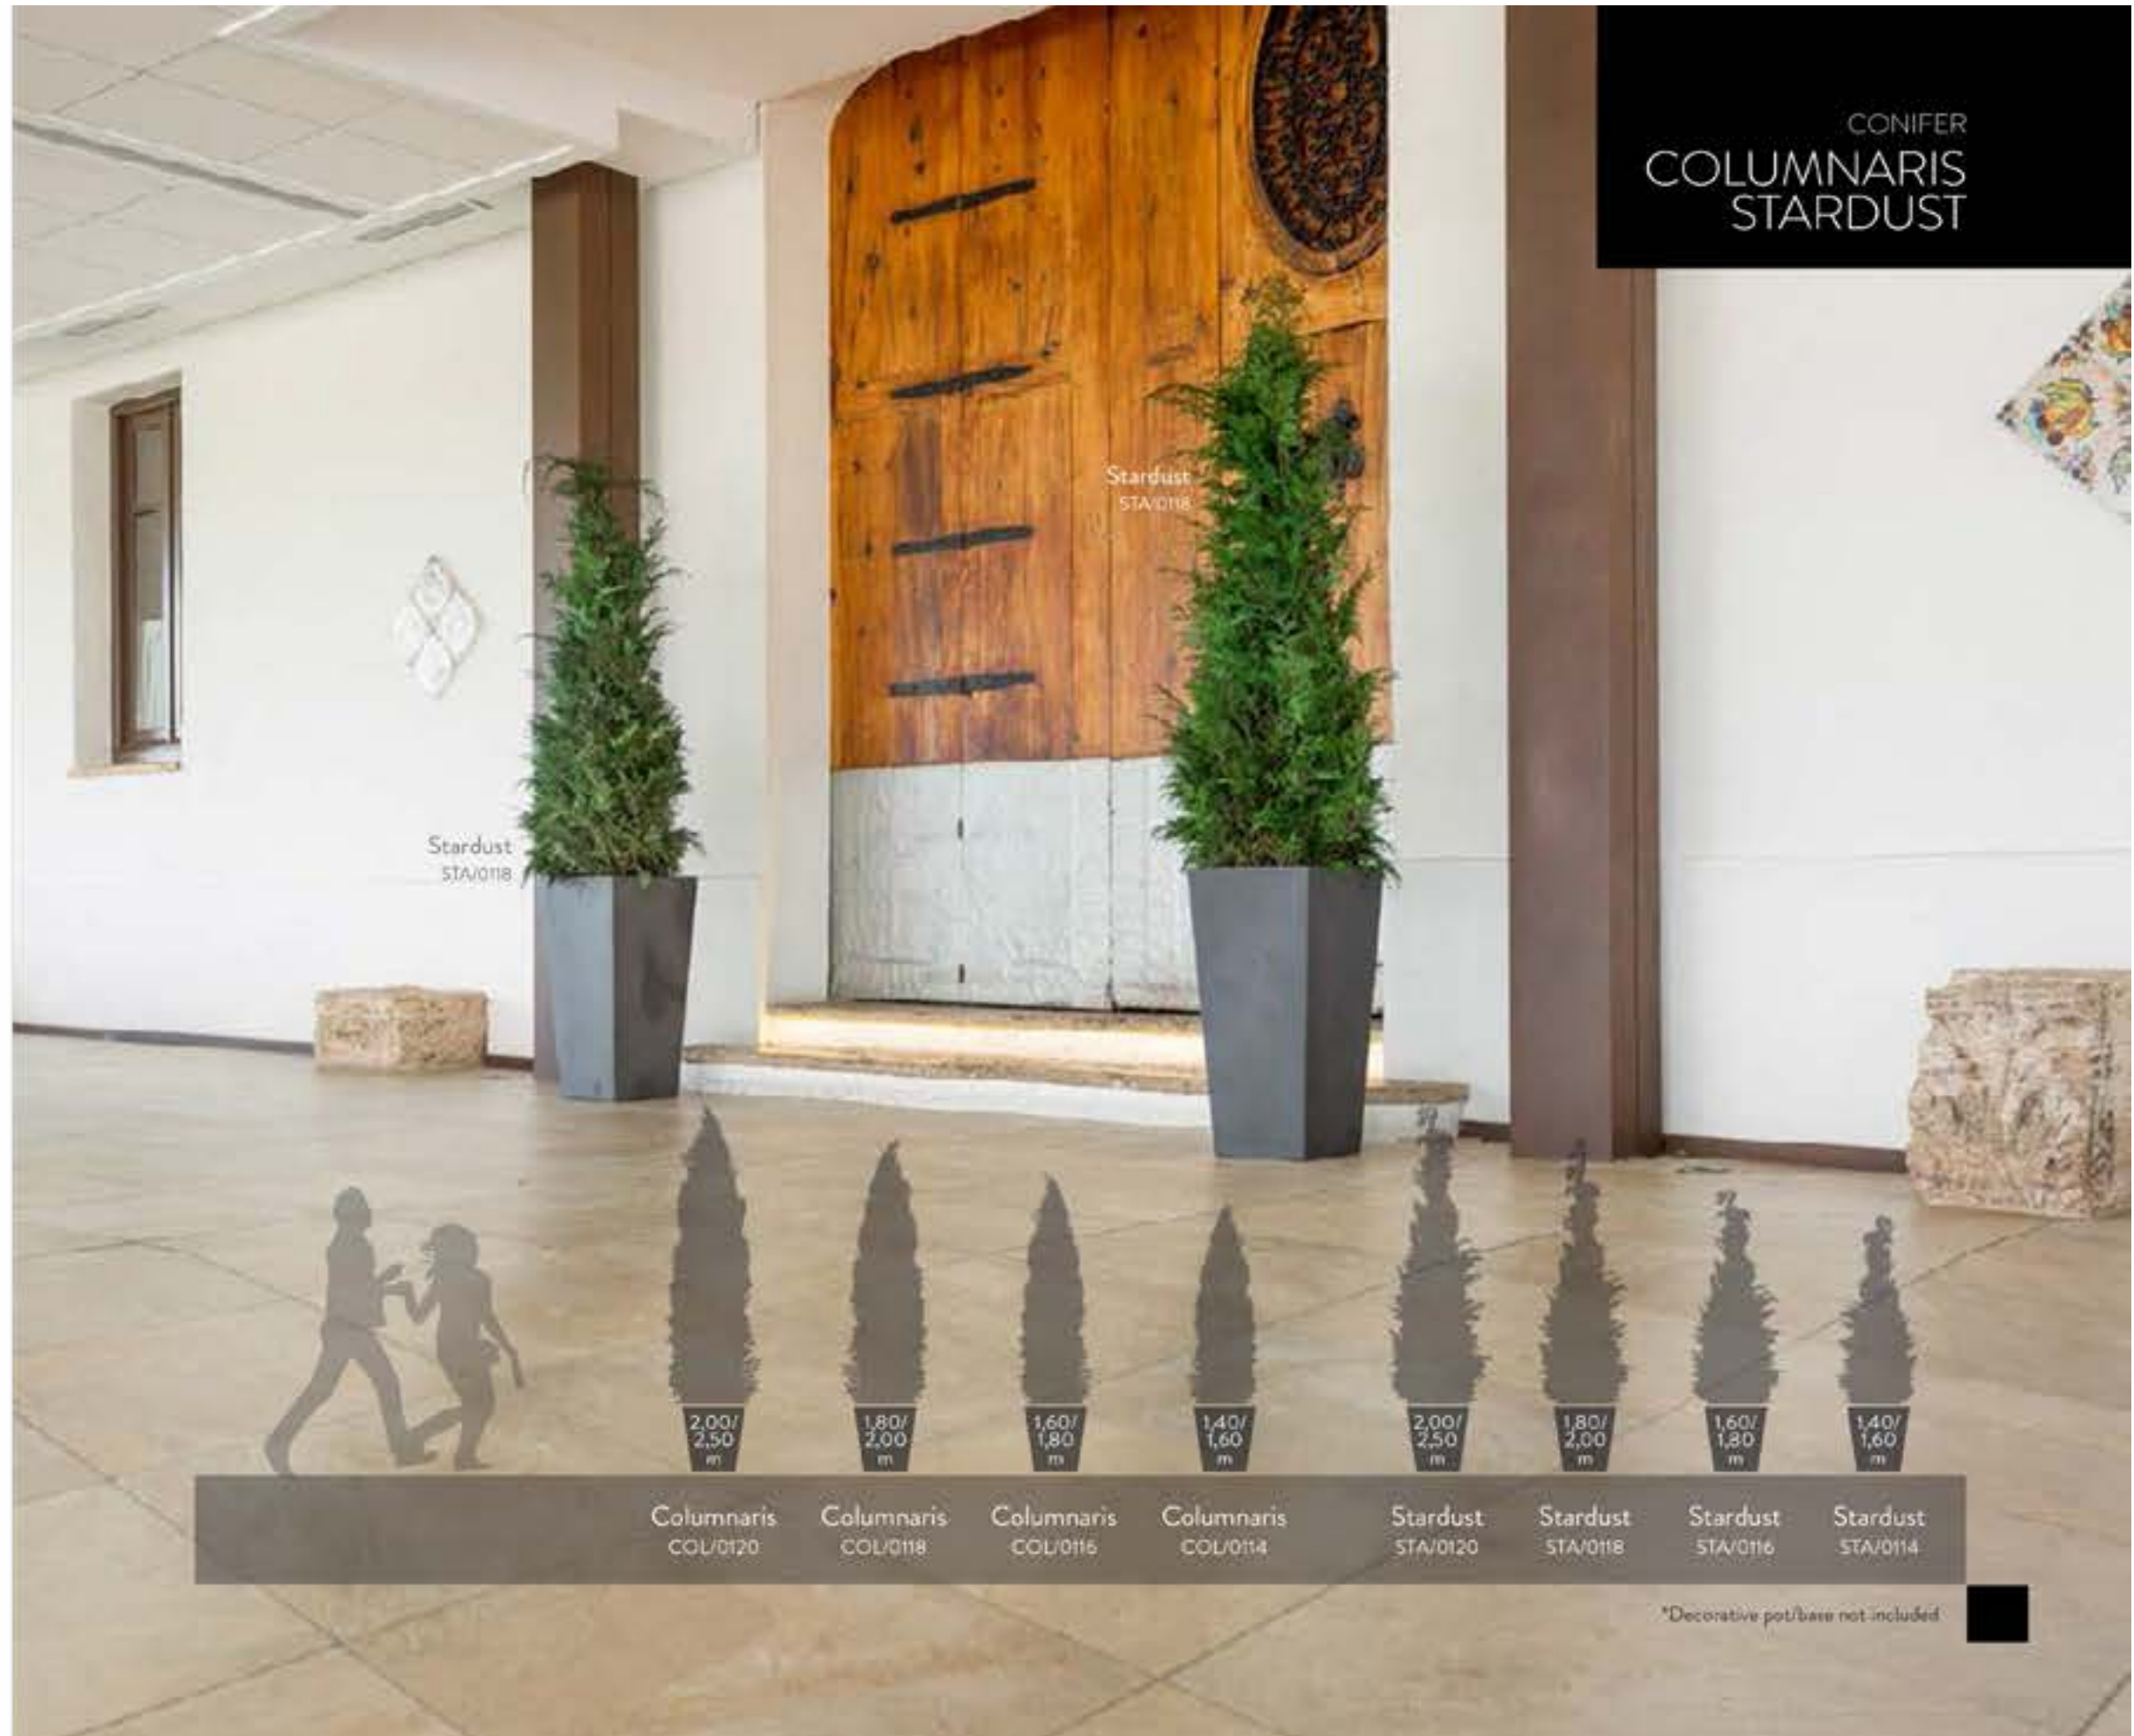

Tenuifolium 5 spheres tree
MPI/0115 Ø20 cm

Tenuifolium 7 spheres tree
MPI/0119 Ø20 cm

1,50 m

1,90 m

1,50 m

1,90 m

*Decorative pot/base not included

PALMS